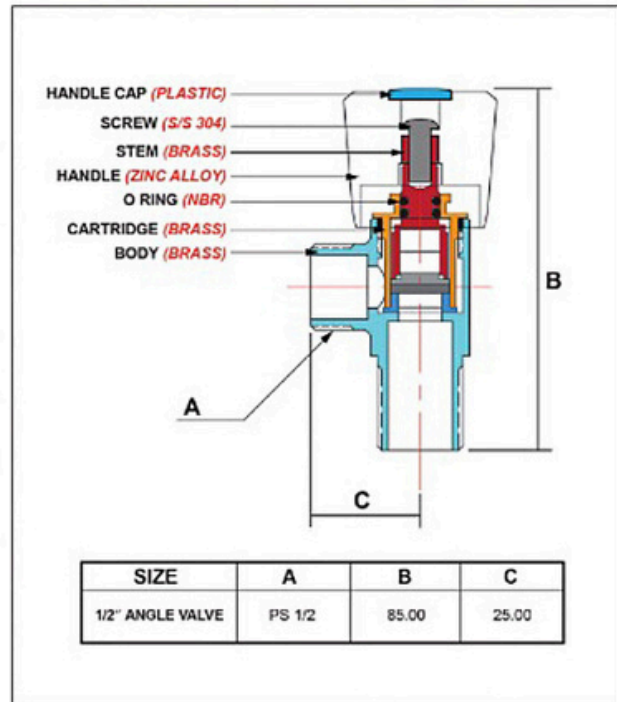

FORGING CHROME PLATED ANGLE STOP VALVE

Reliable · Durable · Affordable

FORGING CHROME PLATED ANGLE STOP VALVE

NON-RISING

QUARTER TURN

WELL-BUILT ALLOY INDUSTRIES SDN BHD

No 5, Jalan Riang 24, Taman Gembira, 81200 Johor Bahru, Johor, Malaysia.
 Tel: +607-3329173 Fax: +607-3328664 Email: info@wellbuiltalloy.com.my
 Website: www.wellbuiltalloy.com.my