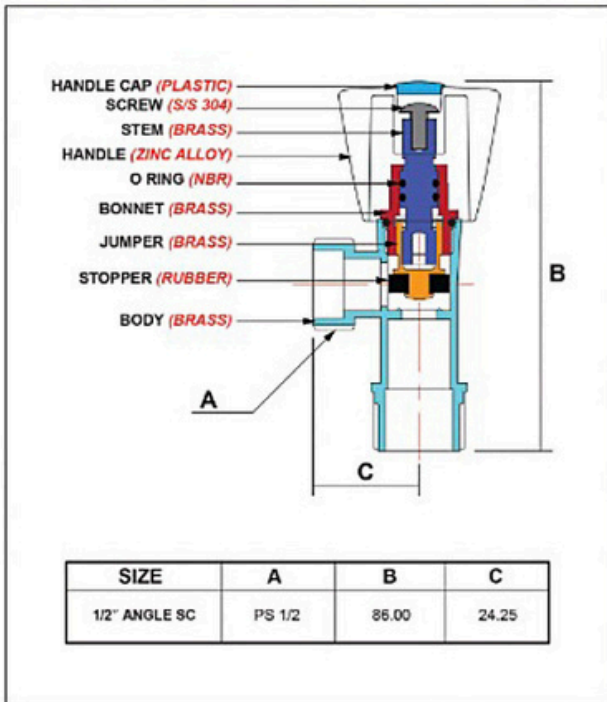

FORGING CHROME PLATED ANGLE STOP VALVE

Reliable · Durable · Affordable

FORGING CHROME PLATED ANGLE STOP VALVE

NON-RISING

QUARTER TURN

WELL-BUILT ALLOY INDUSTRIES SDN BHD

No 5, Jalan Riang 24, Taman Gembira, 81200 Johor Bahru, Johor, Malaysia.
 Tel: +607-3329173 Fax: +607-3328664 Email: info@wellbuiltalloy.com.my
 Website: www.wellbuiltalloy.com.my