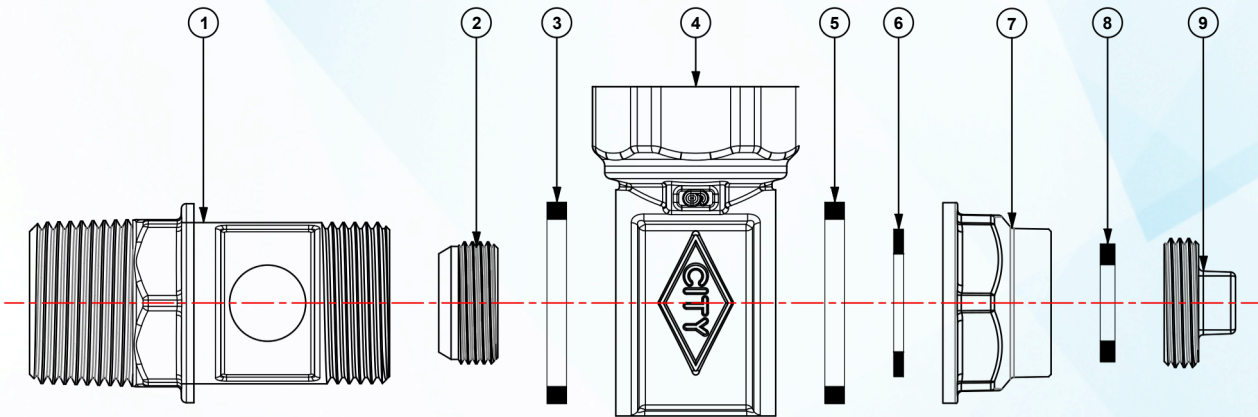

FORGING BRASS FERRULE COCK

Reliable · Durable · Affordable

FORGING BRASS FERRULE COCK

Part	Part Name	Material	Part	Part Name	Material
1	Stem	Forged Brass	6	Cap Rubber	EDPM
2	Inner Plug	Brass Rod	7	Cap	Forged Brass
3	Stem Rubber	EDPM	8	Top Plug Rubber	EDPM
4	Body	Forged Brass	9	Top Plug	Forged Brass
5	Stem Rubber	EDPM			

Art No	1004	1005	1006
Size	1/2"	3/4"	1"
A	BSPP 1/2"	BSPP 3/4"	BSPP 1"
B	82	83	97.0
C	BSPT 1/2"	BSPT 3/4"	BSPT 1"
D	41.2	43.7	44.0

WELL-BUILT ALLOY INDUSTRIES SDN BHD

No 5, Jalan Riang 24, Taman Gembira, 81200 Johor Bahru, Johor, Malaysia.