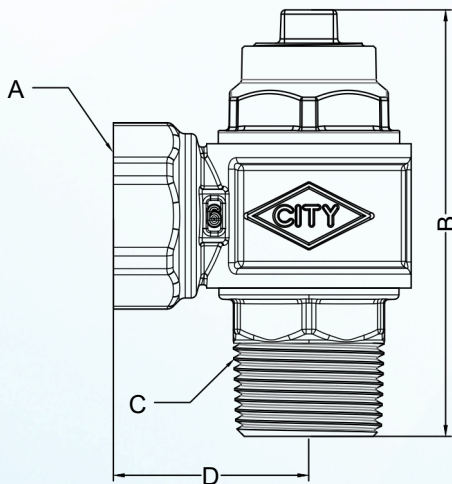

FORGING BRASS FERRULE COCK

Reliable · Durable · Affordable

FORGING BRASS FERRULE COCK

Part	Part Name	Material	Part	Part Name	Material
1	Stem	Forged Brass	6	Cap Rubber	EDPM
2	Inner Plug	Brass Rod	7	Cap	Forged Brass
3	Stem Rubber	EDPM	8	Top Plug Rubber	EDPM
4	Body	Forged Brass	9	Top Plug	Forged Brass
5	Stem Rubber	EDPM			

Art No	1004	1005	1006
Size	1/2"	3/4"	1"
A	BSPP 1/2"	BSPP 3/4"	BSPP 1"
B	82	83	97.0
C	BSPT 1/2"	BSPT 3/4"	BSPT 1"
D	41.2	43.7	44.0

WELL-BUILT ALLOY INDUSTRIES SDN BHD

No 5, Jalan Riang 24, Taman Gembira, 81200 Johor Bahru, Johor, Malaysia.