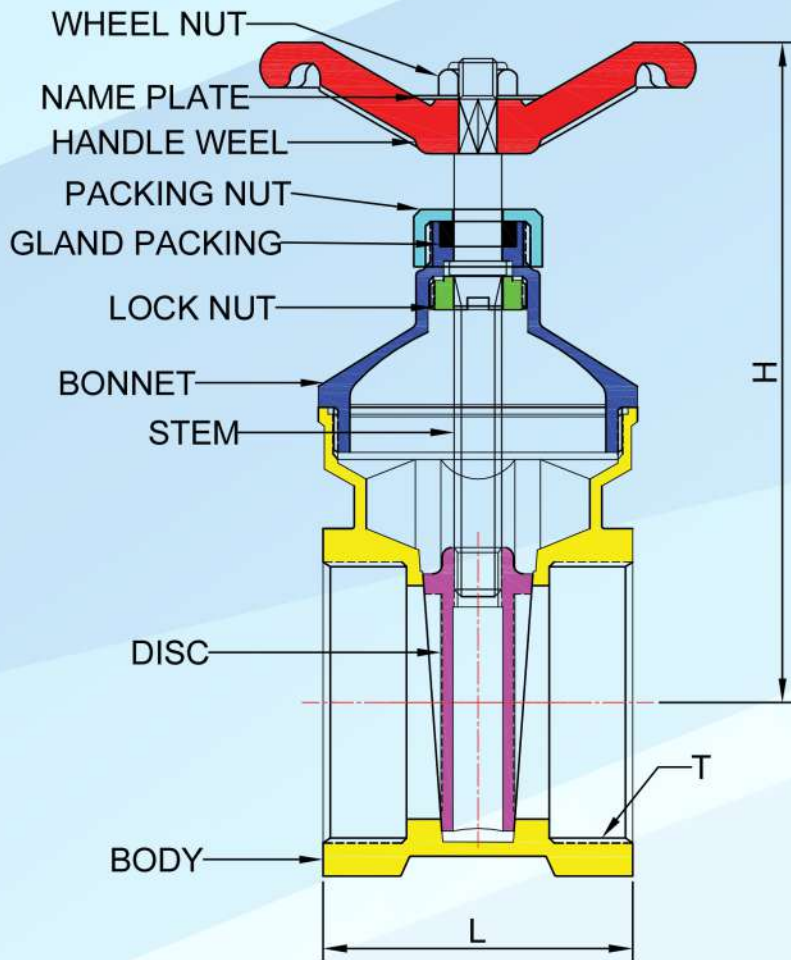

FORGING BRASS GATE VALVE

WELL-BUILT ALLOY INDUSTRIES SDN BHD

No 5, Jalan Riang 24, Taman Gembira, 81200 Johor Bahru, Malaysia.

Tel: +607-3329173 Fax: +607-3328664

Email: wbaind@yahoo.co.uk

Accurate Measurements with High Productivity

SIZE	H (HEIGHT)	T (THREAD)	L (END TO END)
1/2" PN16	67.70	BSP 1/2"	40.0
3/4" PN16	75.90	BSP 3/4"	46.0
1" PN16	83.25	BSP 1"	49.0
1 1/4" PN16	108.80	BSP 1 1/4"	53.0
1 1/2" PN16	115.40	BSP 1 1/2"	58.0
2" PN16	138.60	BSP 2"	65.0
2 1/2" PN16	185.00	BSP 2 1/2"	83.0
3" PN16	215.00	BSP 3"	98.0
4" PN16	235.00	BSP 4"	112.0

*All measurement in millimeters (MM)

BUATAN MALAYSIA
 MADE IN MALAYSIA