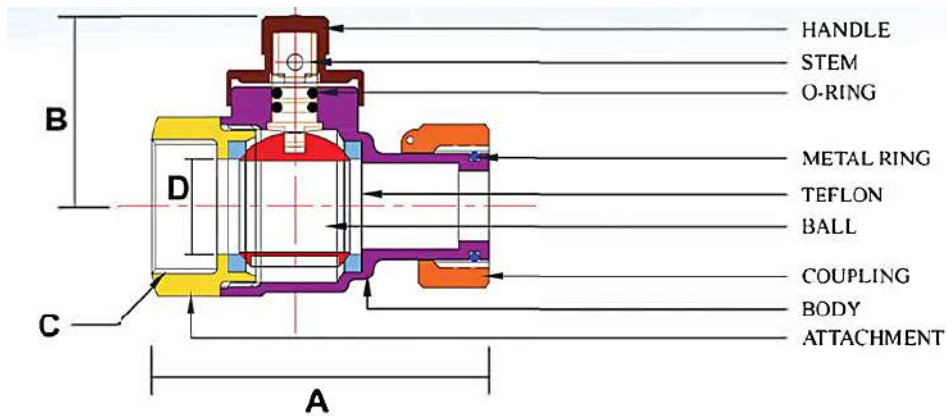

FORGING BRASS LOCKABLE BALL VALVE (SABAH)

Reliable · Durable · Affordable

FORGING BRASS LOCKABLE BALL VALVE (SABAH)

SIZE	A	B	C	D
1/2"	67.0	37.5	PS 1/2"	12.0

*All measurement in millimeters (mm)

SPAN

BUATAN MALAYSIA
MADE IN MALAYSIA