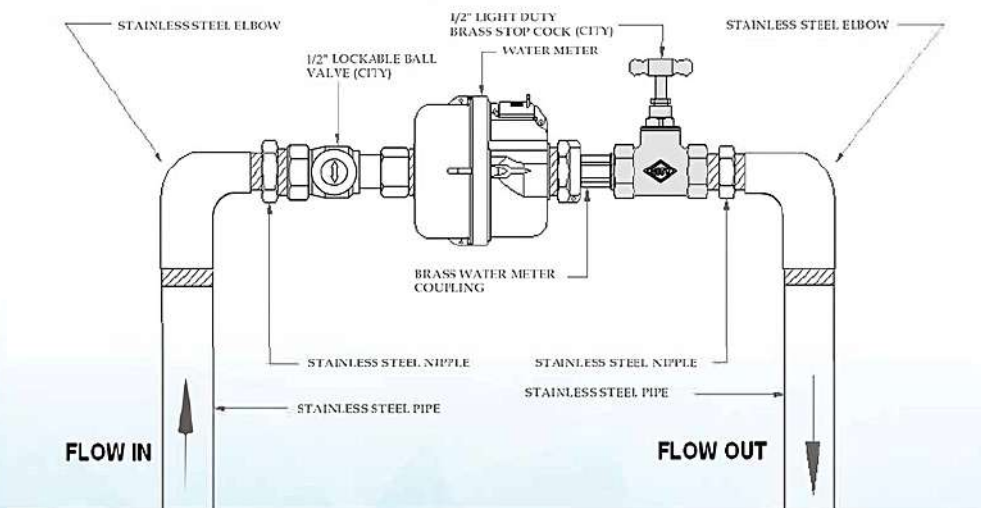

FORGING BRASS LOCKABLE BALL VALVE (SABAH)

Reliable · Durable · Affordable

FORGING BRASS LOCKABLE BALL VALVE (SABAH)

SIZE	A	B	C	D
1/2"	67.0	37.5	PS 1/2"	12.0

*All measurement in millimeters (mm)

SPAN

BUATAN MALAYSIA
MADE IN MALAYSIA