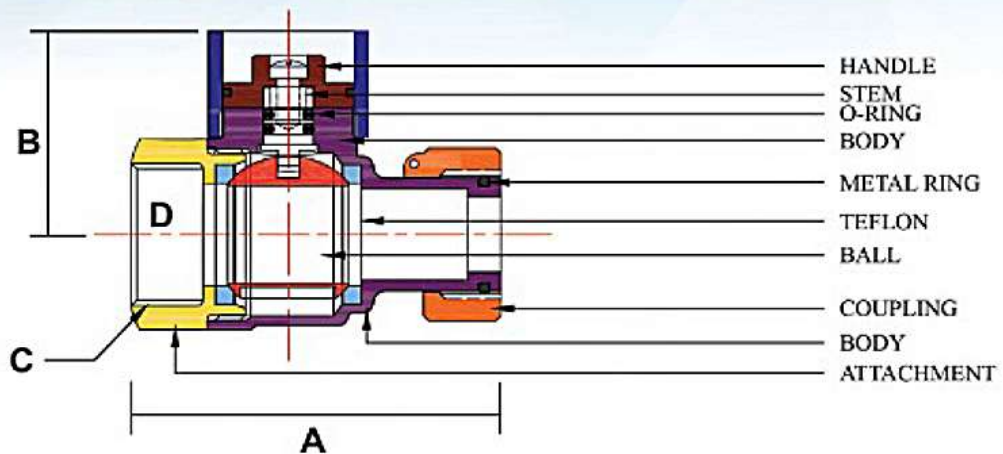

FORGING BRASS LOCKABLE VALVE (J1)

Reliable · Durable · Affordable

FORGING BRASS LOCKABLE VALVE (J1)

SIZE	A	B	C	D
3/4"	67.0	38.0	PS 3/4"	19.0

*All measurement in millimeters (mm)

SPAN

BUATAN MALAYSIA
MADE IN MALAYSIA