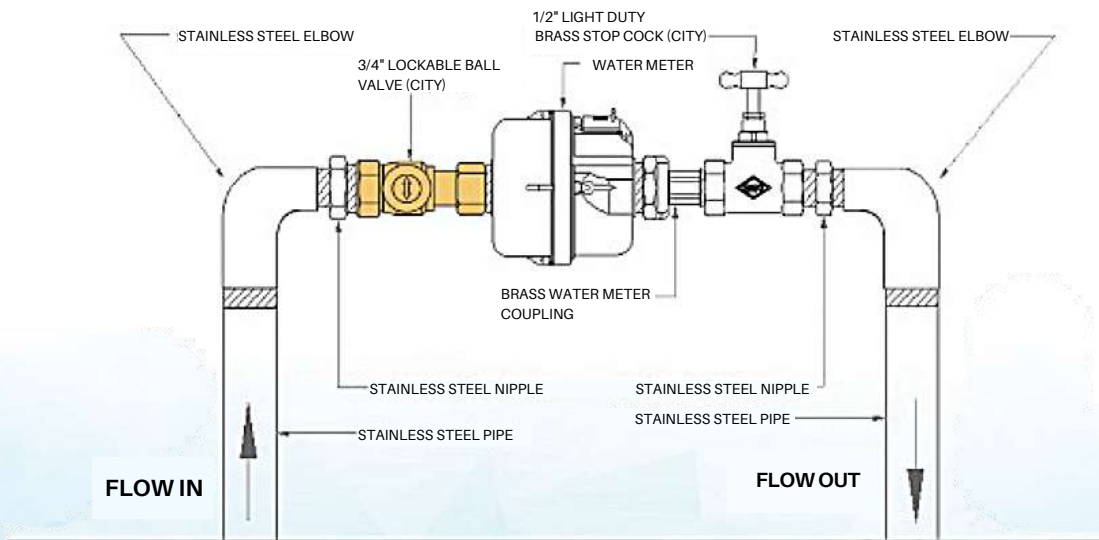

FORGING BRASS LOCKABLE VALVE (J1)

Reliable · Durable · Affordable

FORGING BRASS LOCKABLE VALVE (J1)

SIZE	A	B	C	D
3/4"	67.0	38.0	PS 3/4"	19.0

*All measurement in millimeters (mm)

SPAN

BUATAN MALAYSIA
MADE IN MALAYSIA