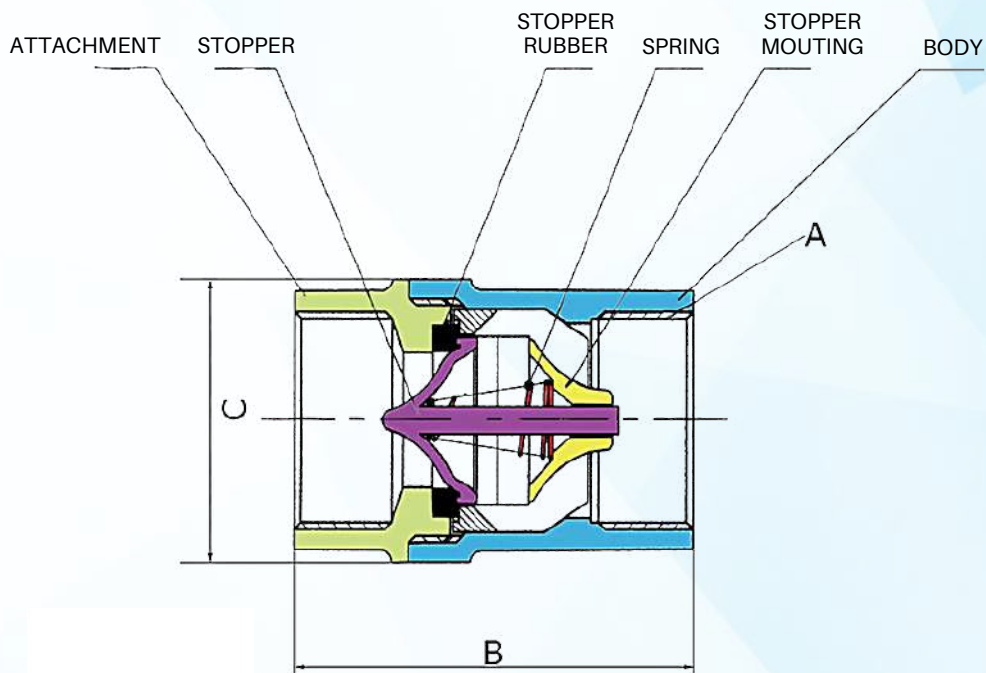

FORGING BRASS HEAVY DUTY CHECK VALVE

Reliable · Durable · Affordable

FORGING BRASS HEAVY DUTY CHECK VALVE

ART NO	SIZE	A	B	C
1813	1 ¼"	BSP 1 ¼"	64.0	50.5
1814	1 ½"	BSP 1 ½"	72.5	59.5
1815	2"	BSP 2"	83.0	73.0